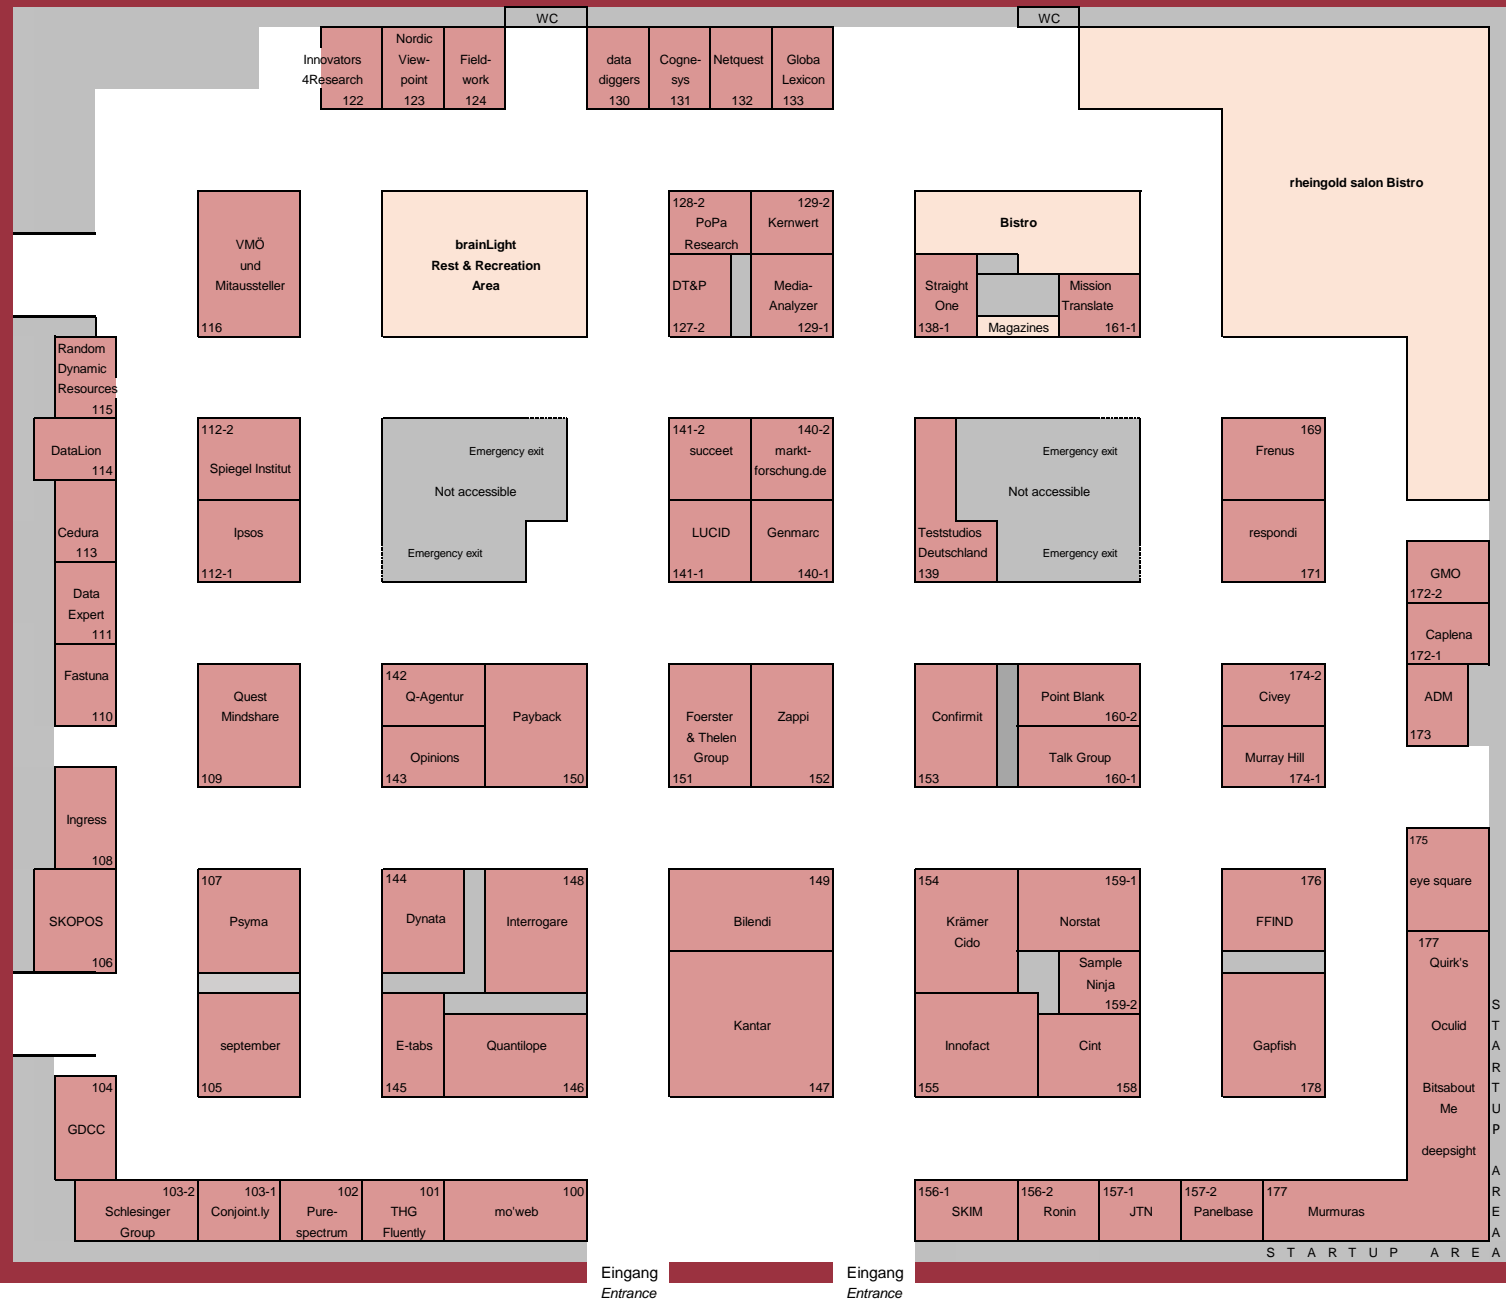

# Hallenplan Hall Plan

Stand 07. Oktober 2021  
As of 07 October, 2021

Präsenzmesse: 27.-28. Oktober 2021  
Presence Trade Show: October 27-28, 2021

S T A R T U P A R E A