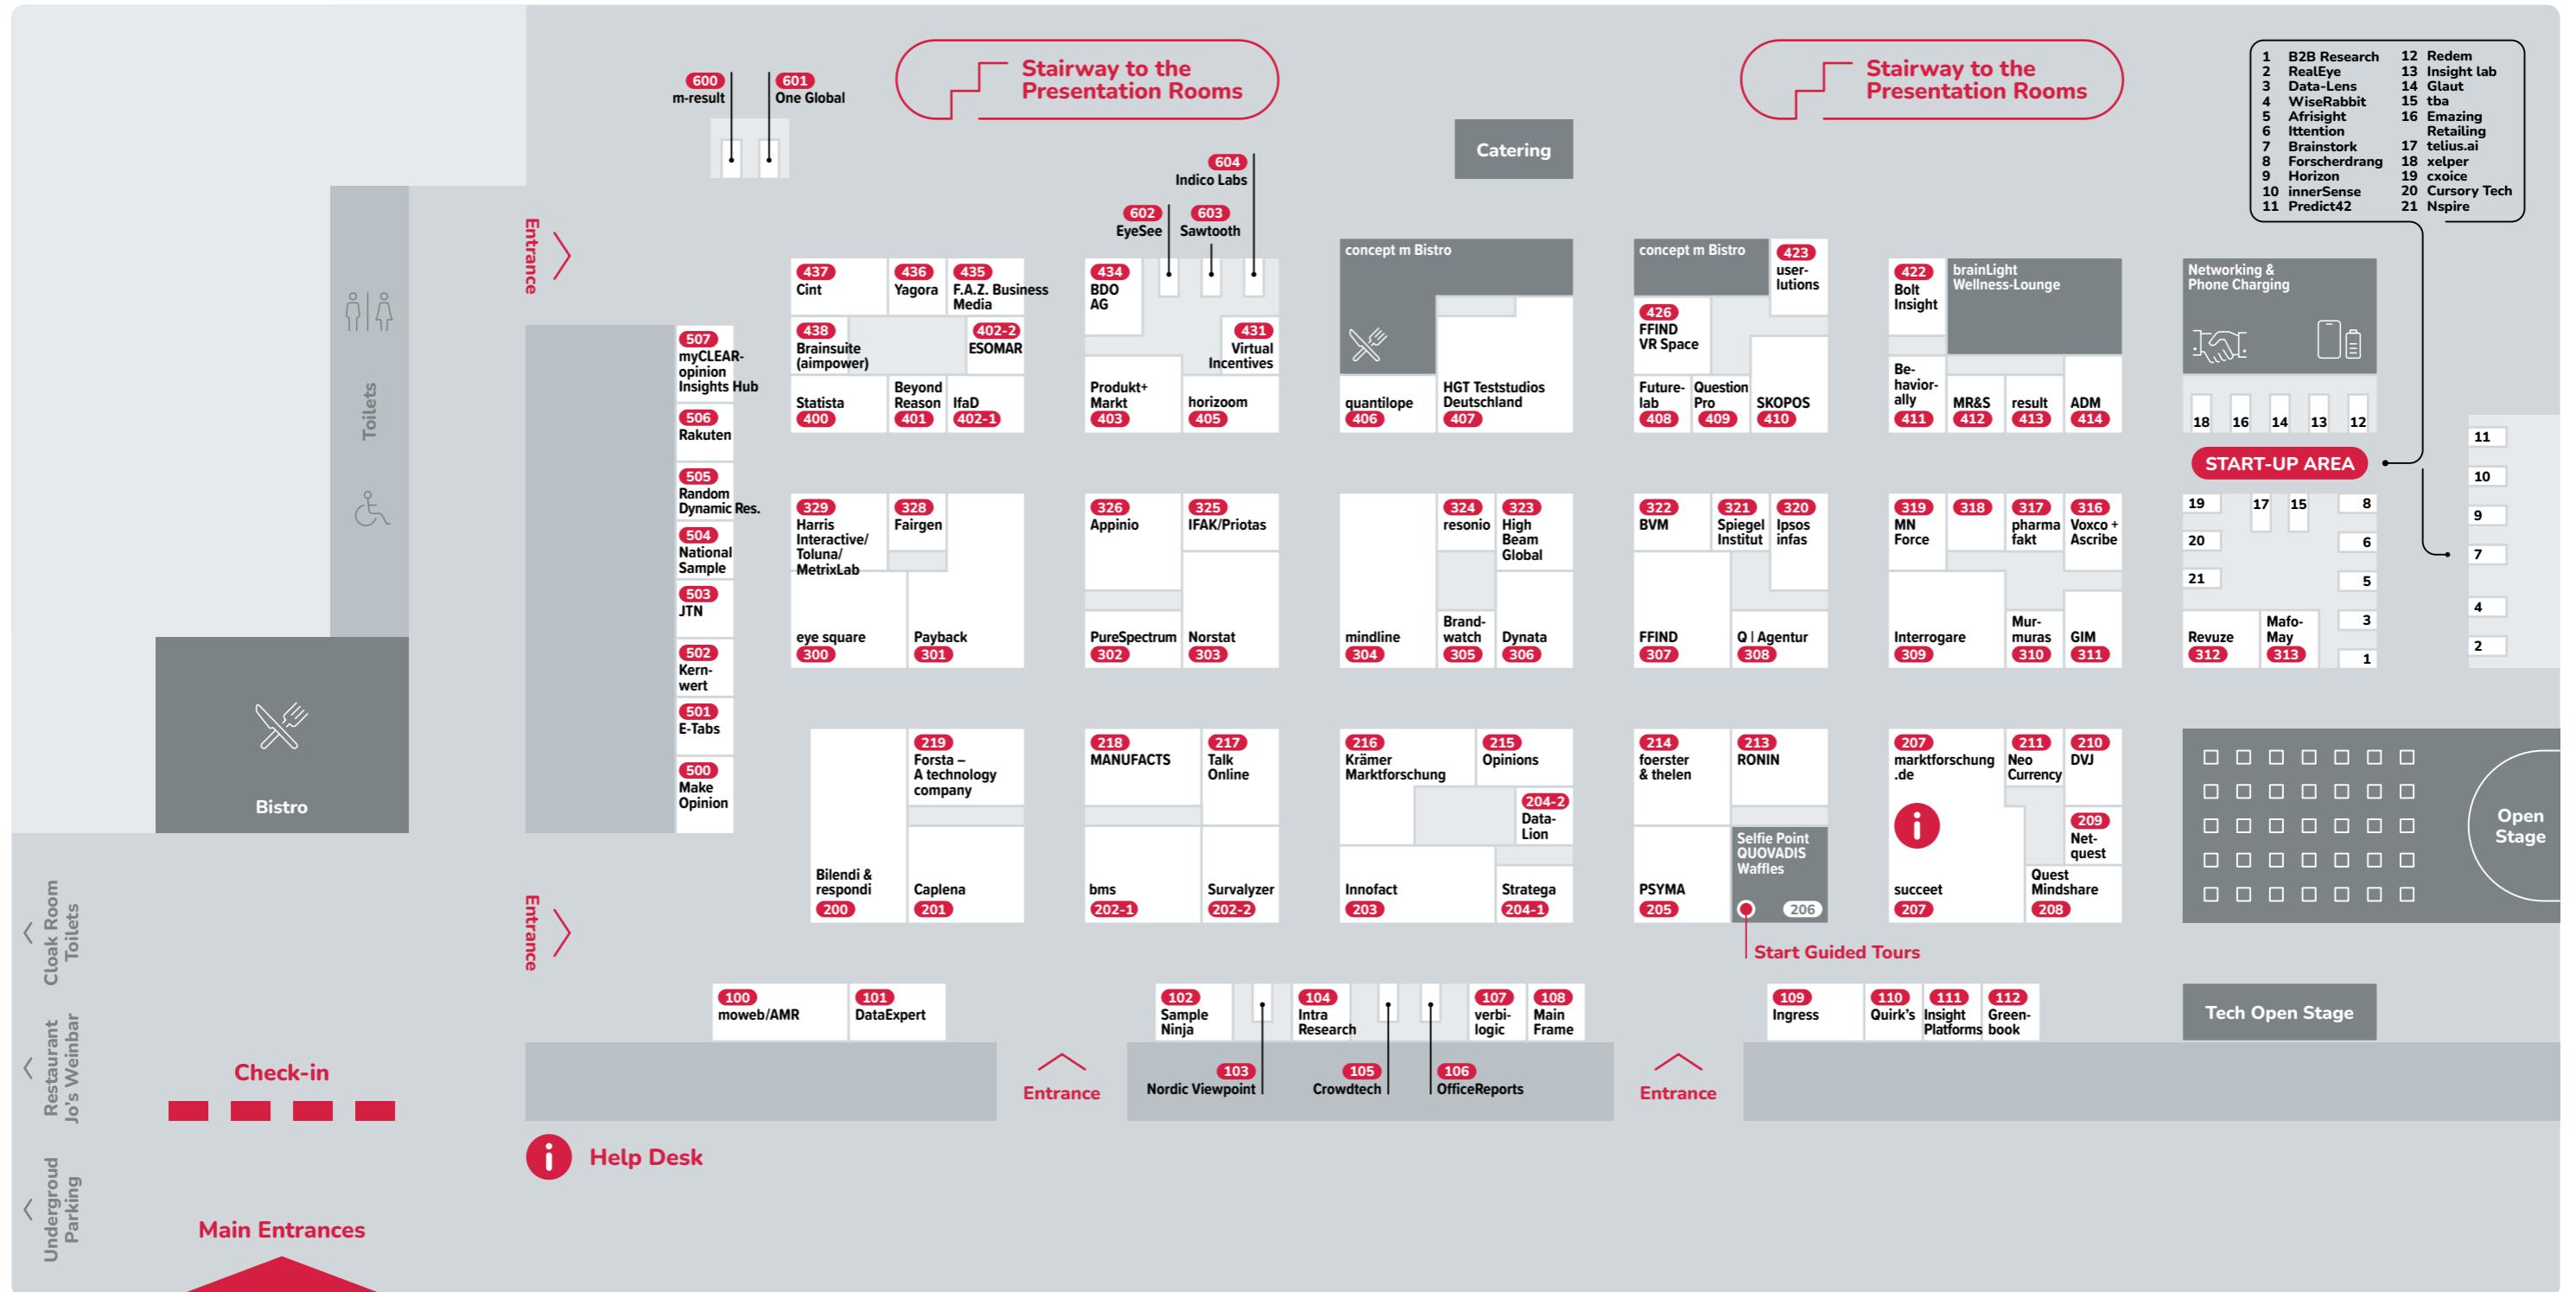

Let's succeed together!

- | | | | |
|----|---------------|----|--------------|
| 1 | B2B Research | 12 | Redem |
| 2 | RealEye | 13 | Insight lab |
| 3 | Data-Lens | 14 | Glaut |
| 4 | WiseRabbit | 15 | tba |
| 5 | Afrisight | 16 | Emazing |
| 6 | Ittention | 17 | Retailing |
| 7 | Brainstork | 18 | teli.us.ai |
| 8 | Forscherdrang | 19 | xelper |
| 9 | Horizon | 20 | cchoice |
| 10 | innerSense | 21 | Cursory Tech |
| 11 | Predict42 | | Nspire |