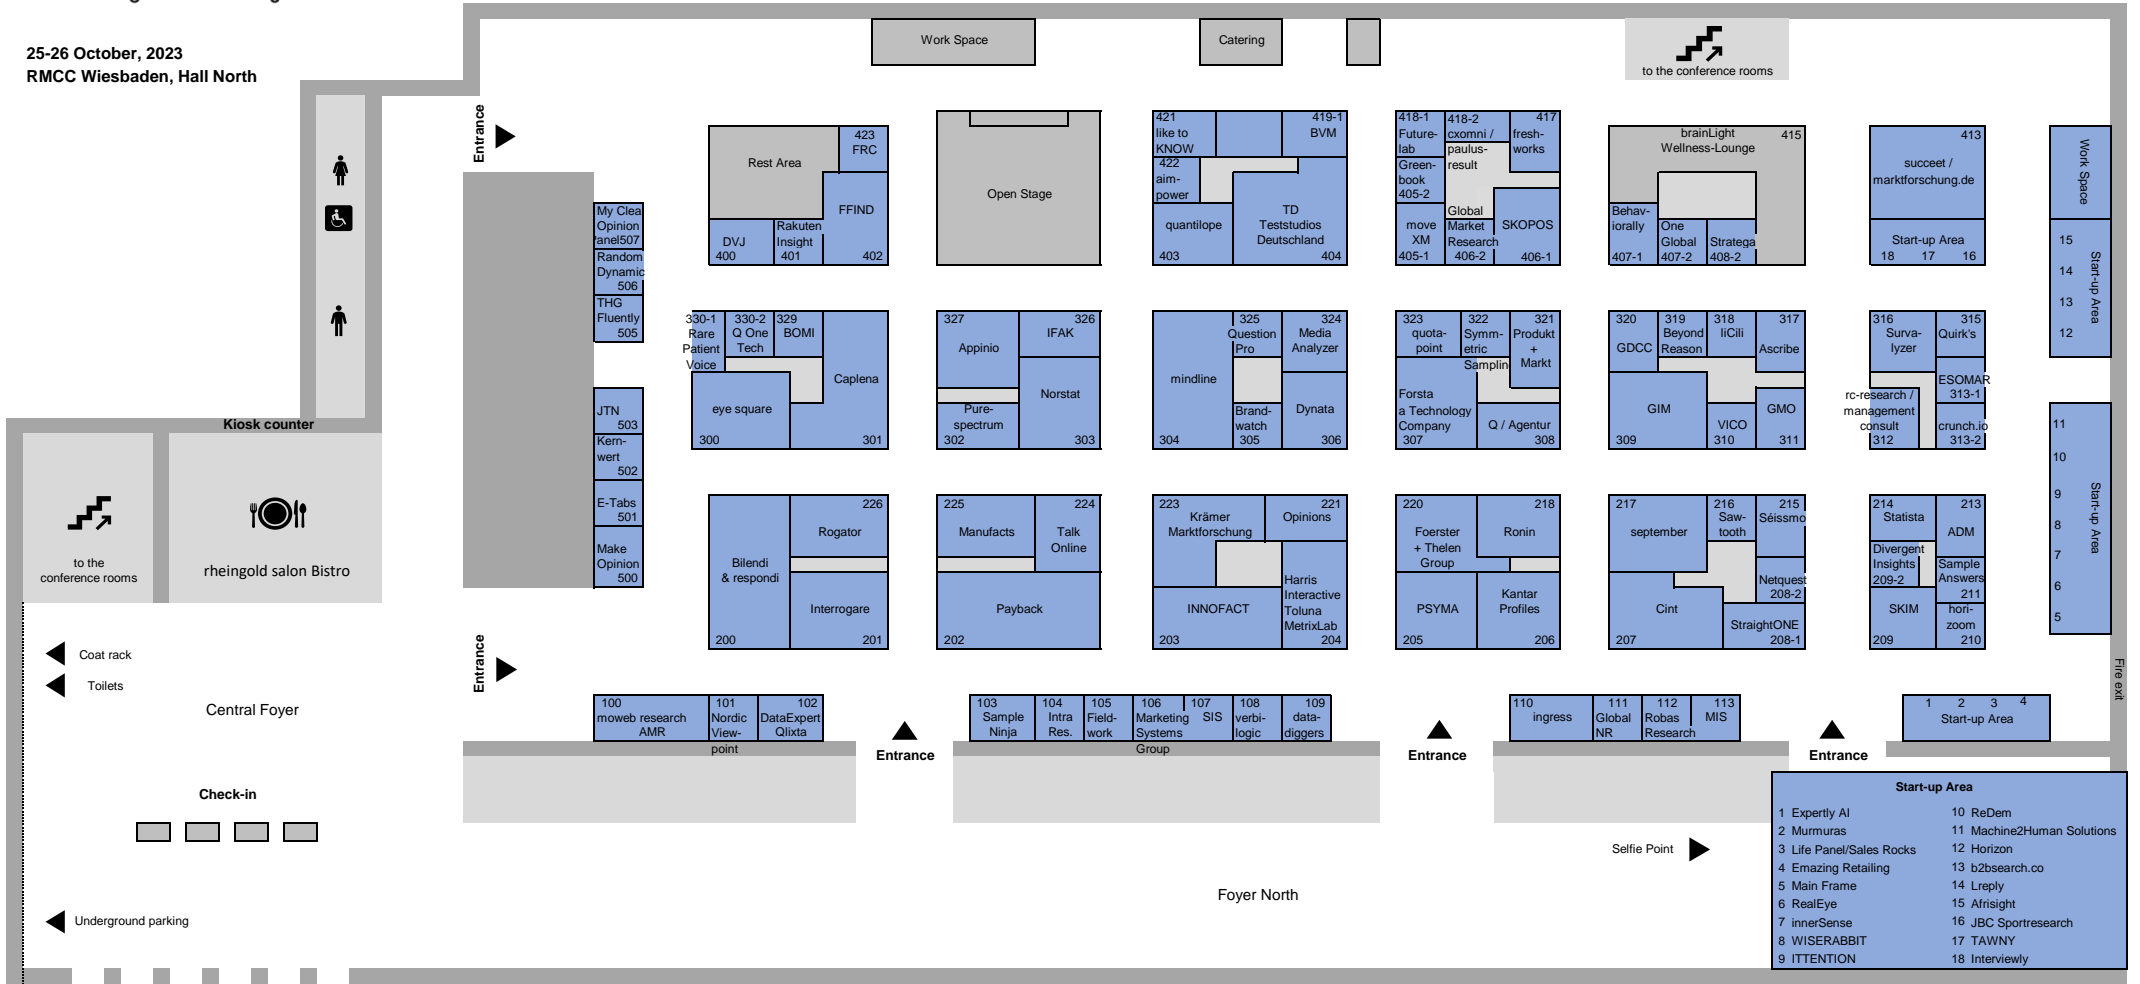

Hall plan

Start-up Area	
1 Expertly AI	10 ReDem
2 Murrurus	11 Machine2Human Solutions
3 Life Panel/Sales Rocks	12 Horizon
4 Emazing Retailing	13 b2bsearch.co
5 Main Frame	14 Lreply
6 RealEye	15 Afrisight
7 innerSense	16 JBC Sportresearch
8 WISERABBIT	17 TAWNY
9 ITENTION	18 Interviewly